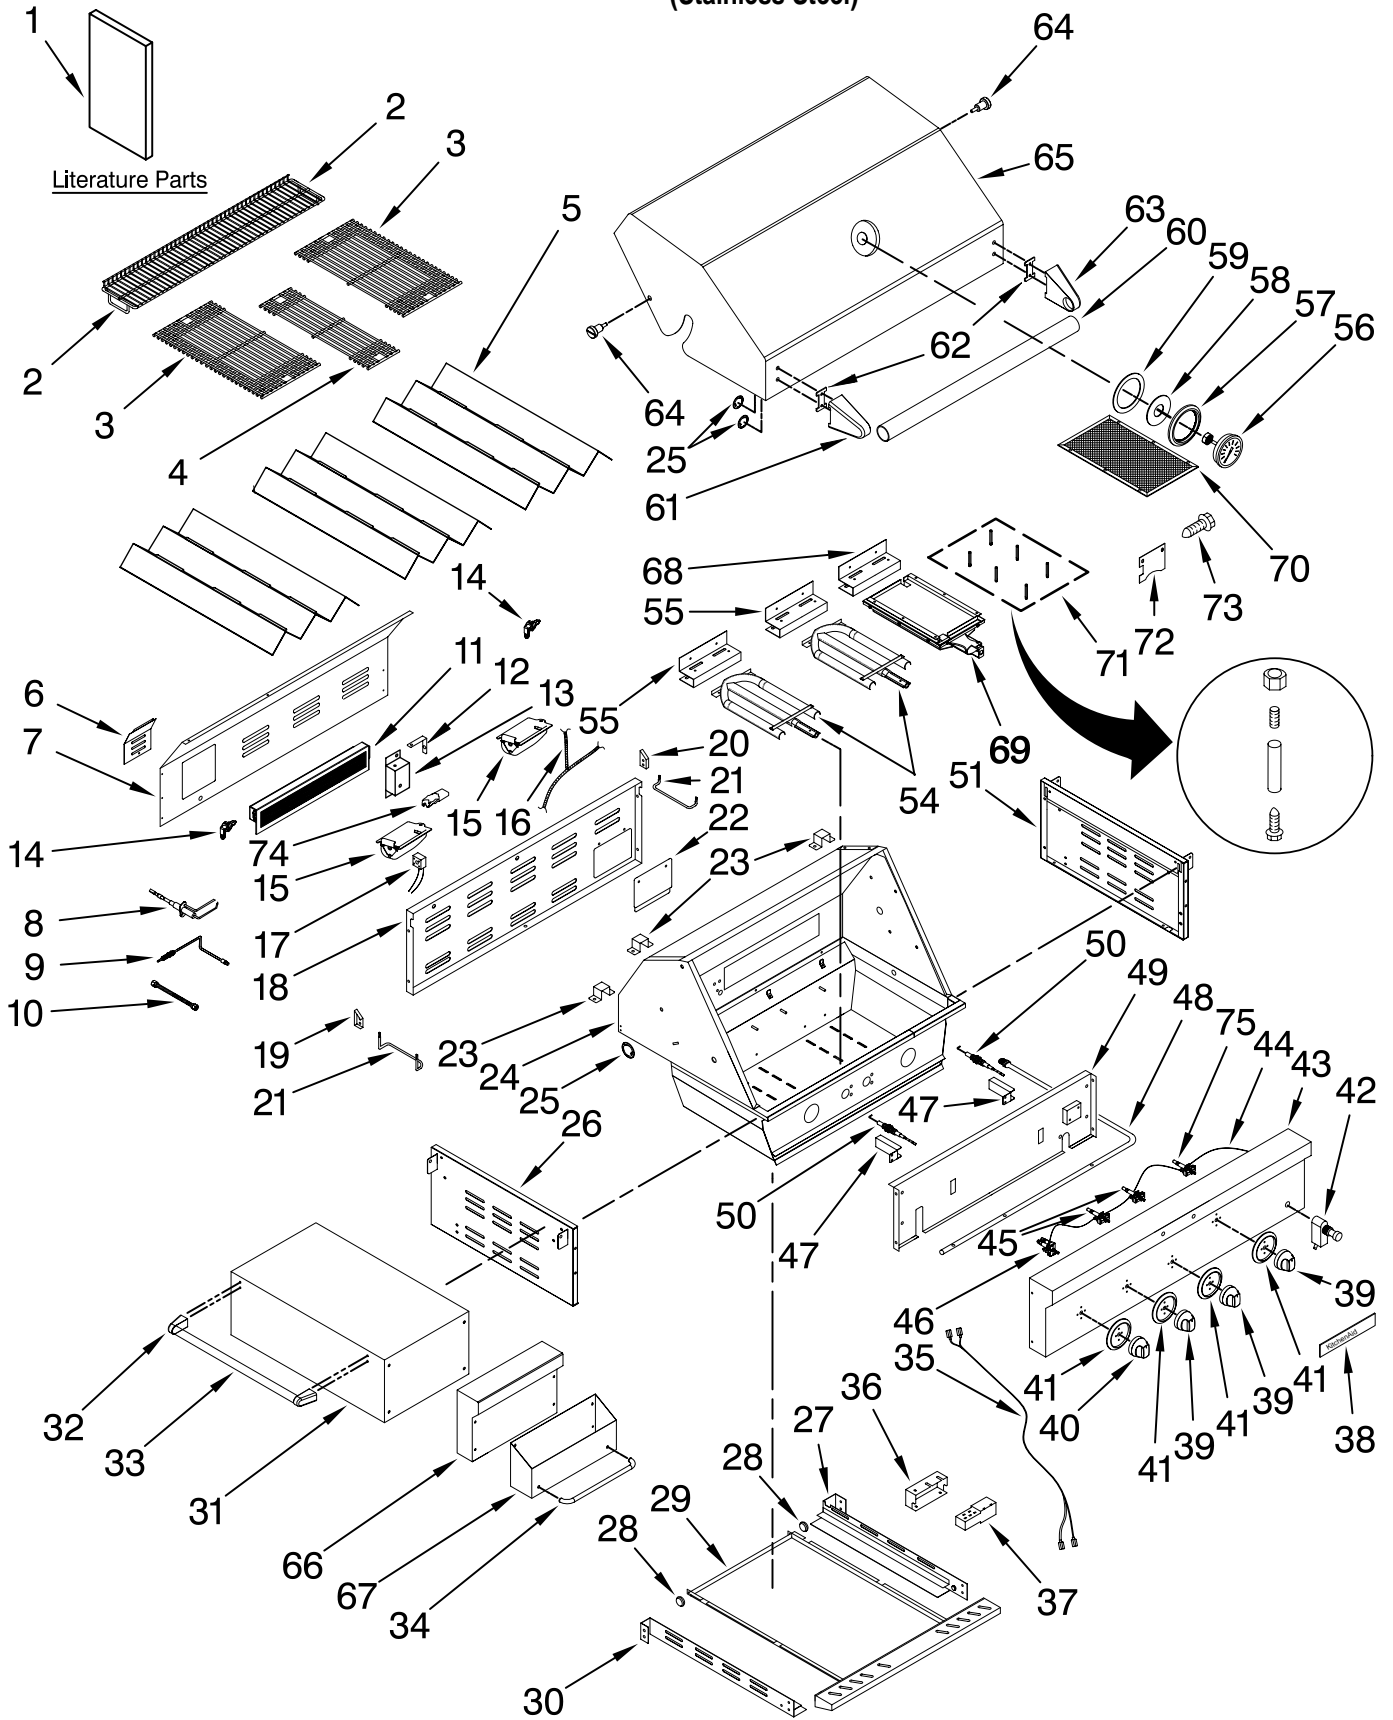

For Models: KFRS365TSS00
(Stainless Steel)

FOR ORDERING INFORMATION REFER TO PARTS PRICE LIST

GRILL PARTS

For Models: KFRS365TSS00
(Stainless Steel)

Illus. No.	Part No.	DESCRIPTION	Illus. No.	Part No.	DESCRIPTION	Illus. No.	Part No.	DESCRIPTION
1		Literature Parts	21	W10128636	Bracket, Warming Rack	47	W10128767	Igniter, Main Gas
	W10110725	Use & Care Guide				48	W10137057	Manifold
	W10110730	Conversion Instr. (LP to Natural)	22	W10128637	Cover, Access Panel	49	W10137063	Baffle, Front
2	W10128611	Rack, Warming	23	W10128638	Clip, Wire	50		Electrode
3	W10136417	Grate, Large	24	W10136420	Hood Assy		W10128770	Main Burner
4	W10128616	Grate, Small	25	W10128640	Hole Plug		W10136434	Side Burner
5	W10128618	Plate, Sear	26	W10137047	Panel, Side Left	51	W10128771	Side Panel, Right
6	W10128619	Cover, Rear	27	W10128644	Bracket, Grease Tray (Right)	54	W10128775	Burner, Main
7	W10128620	Panel, Rear	28	W10128655	Roller, Drip Tray	55	W10128776	Bracket, Main Brnr
8	W10128621	Electrode, Rear Burner	29	W10128656	Drip Tray Assy (Includes Rollers)	56	W10128777	Thermometer
9	W10128622	Thermocouple, Rear Burner	30	W11286570	Bracket, Grease Tray (Left)	57	W10128779	Bezel, Thermometer
10	W10128623	Flex Tube, Rear Burner	31	W10137048	Shelf, Side (Lf)	58	W10128780	Insulator, Thermometer(Small)
11	W10128624	Burner, Rear	32	W10137052	Bracket, Handle	59	W10128782	Insulator, Thermometer(Large)
12	W10128625	Bracket, Rear Thermocouple	33	W10128660	Handle, Shelf	60	W10128783	Handle, Hood
13	W10128626	Cover, Rear Thermocouple	34	W10137053	Bar, Tool	61	W10128785	Endcap, Handle (Left)
14	W10137046	Orifice, Rear Burner	35	W10128663	Harness, Wire Light	62	W10128786	Spacer, Handle
15	W10128628	Light, Grill	36	W10137054	Cover, Igniter	63	W10128787	Endcap, Handle (Right)
16	W10136418	Harness, Wire Lights	37	W10137055	Igniter	64	W10128788	Hinge, Lid
17	W10128631	Socket, Light	38	W10128751	Nameplate	65	W10128789	Hood
18	W10128632	Panel, Access	39	W10128753	Knob, Main Burner	66	W10137049	Panel, Control
19	W10128634	Bracket, Panel Left	40	W10128756	Knob, Rear Burner	67	W10137051	Tray, Condiment
20	W10128635	Bracket, Panel Right	41	W10128759	Bezel, Knob	68	W10137067	Bracket, Sear Brnr
			42	W10128761	Switch, Light	69	W10137071	Burner, Sear
			43	W10137056	Panel, Control	70	W10137068	Screen, Sear Brnr
			44	W10128763	Harness, Wire Control	71	W10137683	Rod, Kit
			45	W10128764	Valve, Main Brnr	72	W10137070	Panel, Sear Brnr
			46	W10128766	Valve, Rear Brnr	73	W10137072	Ignitor, Sear Brnr
						74	8204670	Bulb, Light
						75	W10137901	Valve, Sear Brnr

FOR ORDERING INFORMATION REFER TO PARTS PRICE LIST